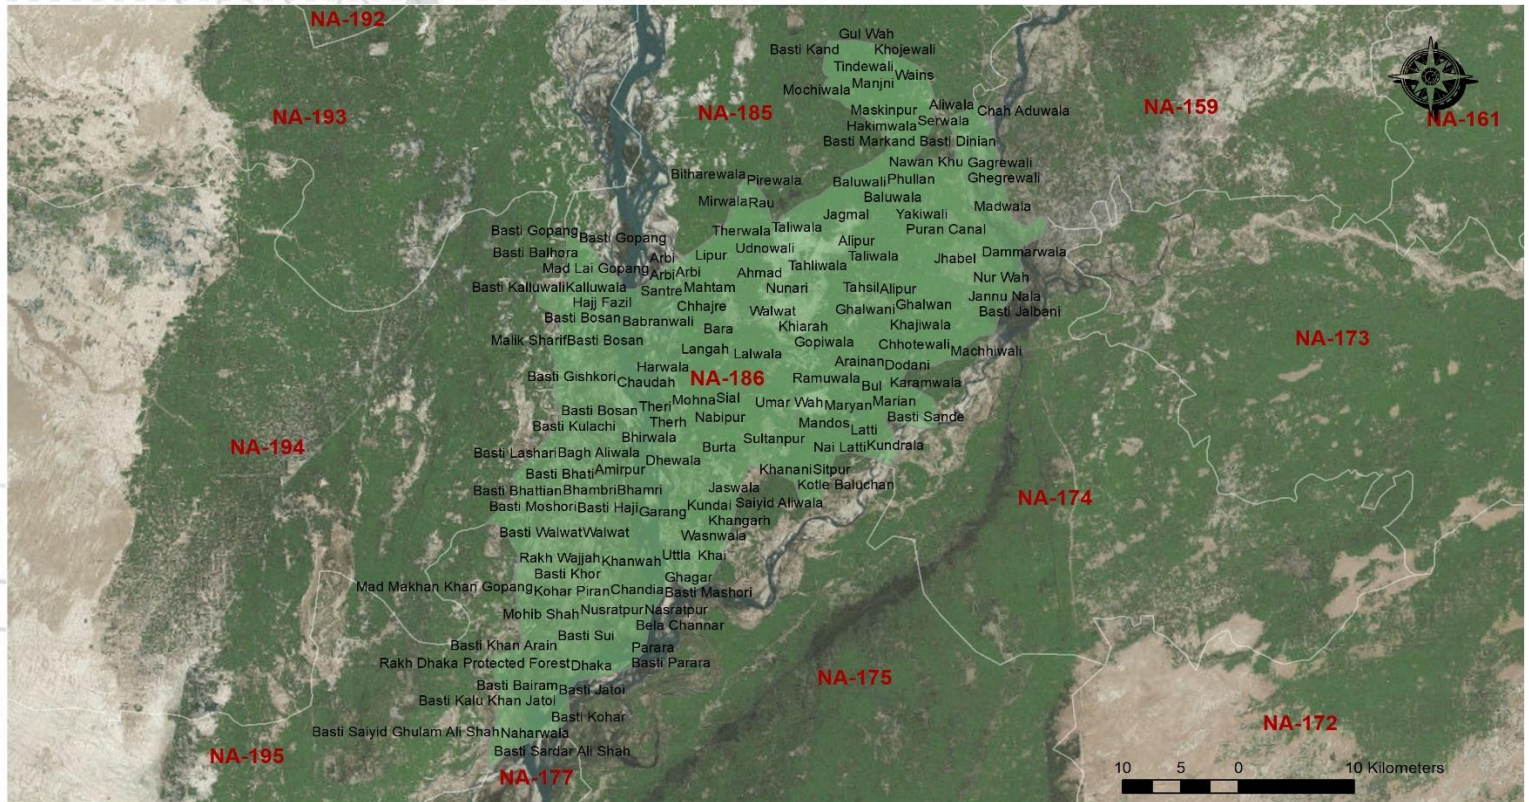

CONSTITUENCY PROFILE

NA-186 MUZAFFARGARH-VI

PUNJAB

CONSTITUENCY POPULATION

739,071

VOTER STATISTICS

Male

189,336

Female

138,537

Total

327,873

44%

of the total population are registered as voters

POLLING STATIONS

76

Male

74

Female

115

Combined

265

Total

Number of polling stations where registered voters exceed 1,200

AVERAGE VOTER AT POLLING STATION

1,237

AVERAGE VOTER AT POLLING BOOTH

519

LIST OF CONTESTING CANDIDATES

#	Name	Name of Political Party
1	Sardar Khizir Hayat	Independent
2	Syed Haroon Ahmad Sultan	Pakistan Muslim League (Nawaz)
3	Amir Talal Khan	Pakistan Tehreek-e-Insaf
4	Ghous Bakhsh Faridi	Jamiat Ulma-e-Pakistan (Noorani)
5	Muhammad Dawood Khan	Pakistan Peoples Party Parliamentarians
6	Muhammad Shafi Khan	Tehreek-e-Labaik Pakistan